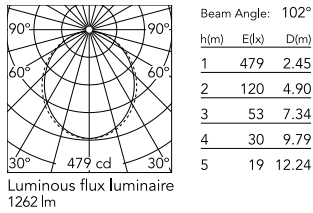

Physical

Colour	Anodized Grey
Trim	No
Orientation	Fixed
Length (mm)	565
Net weight (kg)	3.60
IP internal	20
IP external	20

Download

Mounting instructions [↓ ZIP](#)

Photometric Files

LDT / IES [↓ ZIP](#)

Technical Drawings

2D [↓ ZIP](#)

3D [↓ ZIP](#)

Schematic light drawing

Photometric

Lighting type	Direct
Light distribution	Asymmetric
CCT (K)	3000
CRI>	80
Beam angle C0-180 (°)	102
Beam angle C90-270 (°)	106

Electrical

Insulation class	I
Frequency (Hz)	50/60
Power supply	Integrated
Dimmable	Yes
Power supply type	Dimmable DALI 1
Emergency	No