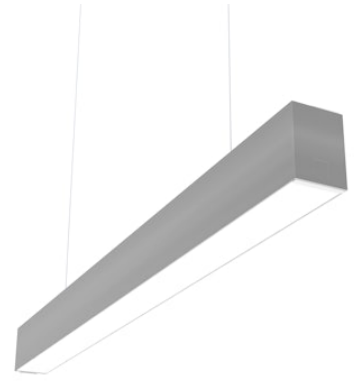

FLOS

N70D053G02BDA Anodized Grey

In-Finity 70 Suspension Down 3000K General Lighting Dali

Designed by FLOS Architectural, 2017

LED modular system for suspended installation, including LED luminaires, aluminum installation profile, and diffusers. Drivers included in lighting modules for 220-240V connection to mains or to other lighting modules. Suspension kit not included.

Are you a professional and your project needs consulting and support?

[BOOK AN APPOINTMENT](#)

Main specifications

Mounting	Suspension
Environments	Indoor dry location
Light source type	LED
Light sources included	Yes
LED type	Top LED
Lamp category	LED
Power (W)	13
Lumen Output (lm)	1262

Physical

Colour	Anodized Grey
Trim	No
Orientation	Fixed
Length (mm)	565
Net weight (kg)	3.60
IP internal	20
IP external	20

Download

Mounting instructions [↓ ZIP](#)

Photometric Files

LDT / IES [↓ ZIP](#)

Technical Drawings

Notes

Opal Diffuser: Diffuse, glare free and uniform lighting throughout the room. /
Emergency: Emergency Module available in all versions, length 1405 mm. In normal use, it uses the same power consumption as the standard In-Finity. In emergency use, it emits 10% of normal use during 3 hours. Endcaps: must be ordered separately. Consult Flos Architectural team for a configuration without end caps.