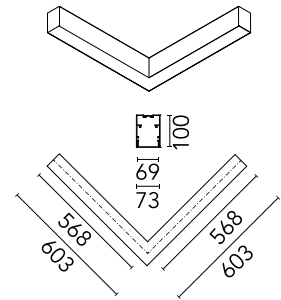

LED modular system for surface installation, including LED luminaires, aluminum installation profile, and diffusers. Drivers included in lighting modules for 220-240V connection to mains or to other lighting modules.

Are you a professional and your project needs consulting and support?

[BOOK AN APPOINTMENT](#)