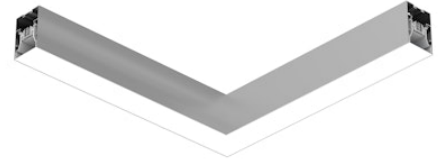

# FLOS

N70SFC4U02B Anodized Grey

## In-Finity 70 Surface Flat Corner 4000K Micro-Prismatic Diffuser

Designed by FLOS Architectural, 2017

LED modular system for surface installation, including LED luminaires, aluminum installation profile, and diffusers. Drivers included in lighting modules for 220-240V connection to mains or to other lighting modules.

### Main specifications

Mounting	Ceiling surface
Environments	Indoor dry location
Light source type	LED
Light sources included	Yes
LED type	Top LED
Lamp category	LED
Number of lamps	1
Power (W)	26
Lumen Output (lm)	1636

### Physical

Colour	Anodized Grey
Trim	No
Orientation	Fixed
Net weight (kg)	4.10
IP internal	20