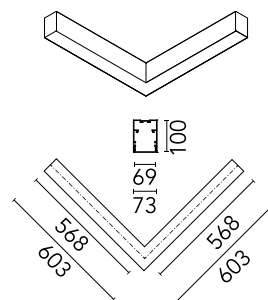

LED modular system for surface installation, including LED luminaires, aluminum installation profile, and diffusers. Drivers included in lighting modules for 220-240V connection to mains or to other lighting modules.

Are you a professional and your project needs consulting and support?

[BOOK AN APPOINTMENT](#)