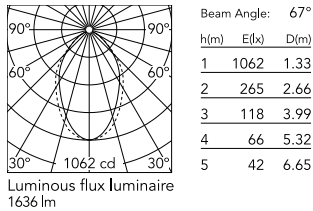

Physical

Colour	Black
Trim	No
Orientation	Fixed
Net weight (kg)	4.10
IP internal	20

Download

[Mounting instructions](#)  ZIP

Photometric Files

[LDT / IES](#)  ZIP

Technical Drawings

[2D](#)  ZIP

[3D](#)  ZIP

Schematic light drawing

Photometric

Lighting type	Direct
Light distribution	Asymmetric
CCT (K)	4000
CRI>	80
Beam angle C0-180 (°)	67
Beam angle C90-270 (°)	76

Electrical

Insulation class	I
Frequency (Hz)	50/60
Power supply	Integrated
Dimmable	Yes
Power supply type	Dimmable DALI 1
Emergency	No