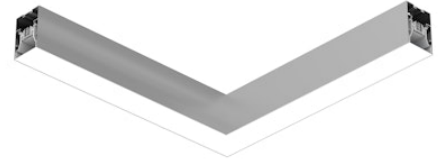

FLOS

N70SFC4U02BDA Anodized Grey

In-Finity 70 Surface Flat Corner 4000K Micro-Prismatic Diffuser Dali

Designed by FLOS Architectural, 2017

LED modular system for surface installation, including LED luminaires, aluminum installation profile, and diffusers. Drivers included in lighting modules for 220-240V connection to mains or to other lighting modules.

Physical

Colour	Anodized Grey
Trim	No
Orientation	Fixed
Net weight (kg)	4.10
IP internal	20

Download

[Mounting instructions](#)  ZIP

Photometric Files

[LDT / IES](#)  ZIP

Technical Drawings

[2D](#)  ZIP

Notes

Micro-Prismatic Diffuser: Highly efficient multilayer diffuser that, thanks to its unique micro-prismatic texture, provides a glare free UGR<19 light beam. / Emergency: Emergency Module available in all versions, length 1405 mm. In normal use, it uses the same power consumption as the standard In-Finity. In emergency use, it emits 10% of normal use during 3 hours. Endcaps: must be ordered separately. Consult Flos Architectural team for a configuration without end caps.

08.0113.00

500 mm micro-prismatic diffuser. Highly efficient multilayer diffuser that, thanks to its unique microprismatic texture, provides a glare free UGR<19 light beam