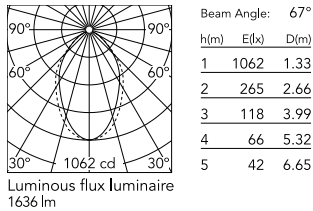

Physical

Colour	Anodized Grey
Trim	No
Orientation	Fixed
Net weight (kg)	4.10
IP internal	20

Download

[Mounting instructions](#)  ZIP

Photometric Files

[LDT / IES](#)  ZIP

Technical Drawings

[2D](#)  ZIP

[3D](#)  ZIP

Schematic light drawing

Photometric

Lighting type	Direct
Light distribution	Asymmetric
CCT (K)	4000
CRI>	80
Beam angle C0-180 (°)	67
Beam angle C90-270 (°)	76

Electrical

Insulation class	I
Frequency (Hz)	50/60
Power supply	Integrated
Dimmable	Yes
Power supply type	Dimmable DALI 1
Emergency	No