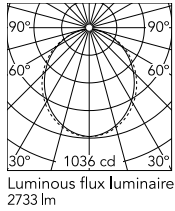

Physical

Colour	White
Trim	No
Orientation	Fixed
Net weight (kg)	4.10
IP internal	20

Download

[Mounting instructions](#)  ZIP

Photometric Files

[LDT / IES](#)  ZIP

Technical Drawings

[2D](#)  ZIP

[3D](#)  ZIP

Schematic light drawing

Beam Angle: 102°

h(m)	E(lx)	D(m)
1	1036	2.45
2	259	4.90
3	115	7.34
4	65	9.79
5	41	12.24

Luminous flux luminaire
2733 lm

Photometric

Lighting type	Direct
Light distribution	Asymmetric
CCT (K)	4000
CRI>	80
Beam angle C0-180 (°)	102
Beam angle C90-270 (°)	106