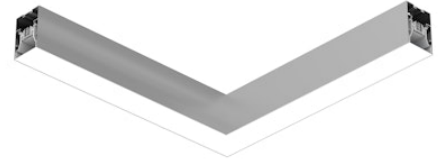

FLOS

N70SFC4G02B Anodized Grey

In-Finity 70 Surface Flat Corner 4000K General Lighting

Designed by FLOS Architectural, 2017

LED modular system for surface installation, including LED luminaires, aluminum installation profile, and diffusers. Drivers included in lighting modules for 220-240V connection to mains or to other lighting modules.

Are you a professional and your project needs consulting and support?

[BOOK AN APPOINTMENT](#)

Main specifications

Mounting	Ceiling surface
Environments	Indoor dry location
Light source type	LED
Light sources included	Yes
LED type	Top LED
Lamp category	LED
Number of lamps	1
Power (W)	26
Lumen Output (lm)	2733

Physical

Colour	Anodized Grey
Trim	No
Orientation	Fixed
Net weight (kg)	4.10
IP internal	20

Download

[Mounting instructions](#)  ZIP

Photometric Files

[LDT / IES](#)  ZIP

Technical Drawings

[2D](#)  ZIP

08.0110.00

500 mm opal diffuser. Diffuse, glare free and uniform lighting throughout the room