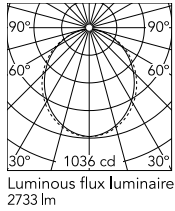

Physical

Colour	Anodized Grey
Trim	No
Orientation	Fixed
Net weight (kg)	4.10
IP internal	20

Download

[Mounting instructions](#)  ZIP

Photometric Files

[LDT / IES](#)  ZIP

Technical Drawings

[2D](#)  ZIP

[3D](#)  ZIP

Schematic light drawing

Beam Angle: 102°

h(m)	E(lx)	D(m)
1	1036	2.45
2	259	4.90
3	115	7.34
4	65	9.79
5	41	12.24

Photometric

Lighting type	Direct
Light distribution	Asymmetric
CCT (K)	4000
CRI>	80
Beam angle C0-180 (°)	102
Beam angle C90-270 (°)	106