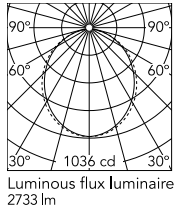

Physical

Colour	White
Trim	No
Orientation	Fixed
Net weight (kg)	4.10
IP internal	20

Download

[Mounting instructions](#)  ZIP

Photometric Files

[LDT / IES](#)  ZIP

Technical Drawings

[2D](#)  ZIP

[3D](#)  ZIP

Schematic light drawing

Beam Angle: 102°

h(m)	E(lx)	D(m)
1	1036	2.45
2	259	4.90
3	115	7.34
4	65	9.79
5	41	12.24

Luminous flux luminaire
2733 lm

Photometric

Lighting type	Direct
Light distribution	Asymmetric
CCT (K)	4000
CRI>	80
Beam angle C0-180 (°)	102
Beam angle C90-270 (°)	106