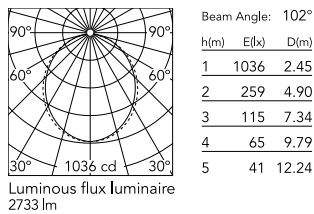

Physical

Colour	Black
Trim	No
Orientation	Fixed
Net weight (kg)	4.10
IP internal	20

Download

[Mounting instructions](#)  ZIP

Photometric Files

[LDT / IES](#)  ZIP

Technical Drawings

[2D](#)  ZIP

[3D](#)  ZIP

Schematic light drawing

Photometric

Lighting type	Direct
Light distribution	Asymmetric
CCT (K)	4000
CRI>	80
Beam angle C0-180 (°)	102
Beam angle C90-270 (°)	106

Electrical

Insulation class	I
Frequency (Hz)	50/60
Power supply	Integrated
Dimmable	Yes
Power supply type	Dimmable DALI 1
Emergency	No