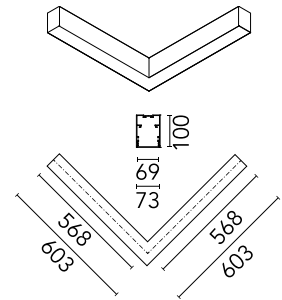

LED modular system for surface installation, including LED luminaires, aluminum installation profile, and diffusers. Drivers included in lighting modules for 220-240V connection to mains or to other lighting modules.

Are you a professional and your project needs consulting and support?

[BOOK AN APPOINTMENT](#)