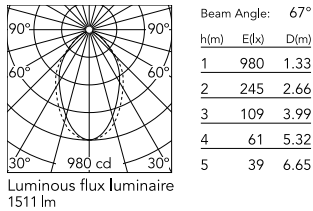

Physical

Colour	White
Trim	No
Orientation	Fixed
Net weight (kg)	4.10
IP internal	20

Download

[Mounting instructions](#)  ZIP

Photometric Files

[LDT / IES](#)  ZIP

Technical Drawings

[2D](#)  ZIP

[3D](#)  ZIP

Schematic light drawing

Photometric

Lighting type	Direct
Light distribution	Asymmetric
CCT (K)	3000
CRI>	80
Beam angle C0-180 (°)	67
Beam angle C90-270 (°)	76

Electrical

Insulation class	I
Frequency (Hz)	50/60
Power supply	Integrated
Dimmable	Yes
Power supply type	Dimmable DALI 1
Emergency	No