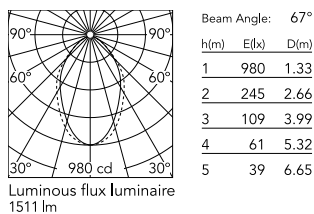

Physical

Colour	Black
Trim	No
Orientation	Fixed
Net weight (kg)	4.10
IP internal	20

Download

[Mounting instructions](#)  ZIP

Photometric Files

[LDT / IES](#)  ZIP

Technical Drawings

[2D](#)  ZIP

[3D](#)  ZIP

Schematic light drawing

Photometric

Lighting type	Direct
Light distribution	Asymmetric
CCT (K)	3000
CRI>	80
Beam angle C0-180 (°)	67
Beam angle C90-270 (°)	76

Electrical

Insulation class	I
Frequency (Hz)	50/60
Power supply	Integrated
Dimmable	Yes
Power supply type	Dimmable DALI 1
Emergency	No