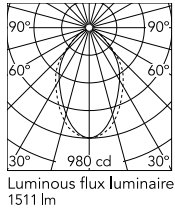

Physical

Colour	Anodized Grey
Trim	No
Orientation	Fixed
Net weight (kg)	4.10
IP internal	20

Download

[Mounting instructions](#)  ZIP

Photometric Files

[LDT / IES](#)  ZIP

Technical Drawings

[2D](#)  ZIP

[3D](#)  ZIP

Schematic light drawing

Beam Angle: 67°

h(m)	E(lx)	D(m)
1	980	1.33
2	245	2.66
3	109	3.99
4	61	5.32
5	39	6.65

Photometric

Lighting type	Direct
Light distribution	Asymmetric
CCT (K)	3000
CRI>	80
Beam angle C0-180 (°)	67
Beam angle C90-270 (°)	76