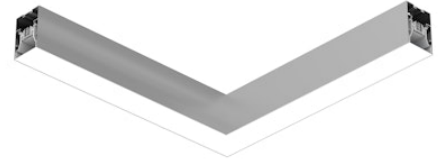

FLOS

N70SFC3U02BDA Anodized Grey

In-Finity 70 Surface Flat Corner 3000K Micro-Prismatic Diffuser Dali

Designed by FLOS Architectural, 2017

LED modular system for surface installation, including LED luminaires, aluminum installation profile, and diffusers. Drivers included in lighting modules for 220-240V connection to mains or to other lighting modules.

Are you a professional and your project needs consulting and support?

[BOOK AN APPOINTMENT](#)

Main specifications

Mounting	Ceiling surface
Environments	Indoor dry location
Light source type	LED
Light sources included	Yes
LED type	Top LED
Lamp category	LED
Number of lamps	1
Power (W)	26
Lumen Output (lm)	1511

Physical

Colour	Anodized Grey
Trim	No
Orientation	Fixed
Net weight (kg)	4.10
IP internal	20

Download

[Mounting instructions](#)  ZIP

Photometric Files

[LDT / IES](#)  ZIP

Technical Drawings

[2D](#)  ZIP

08.0113.00

500 mm micro-prismatic diffuser. Highly efficient multilayer diffuser that, thanks to its unique microprismatic texture, provides a glare free UGR<19 light beam