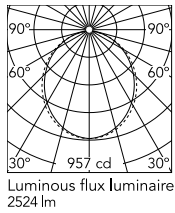

Physical

Colour	Black
Trim	No
Orientation	Fixed
Net weight (kg)	4.10
IP internal	20

Download

[Mounting instructions](#)  ZIP

Photometric Files

[LDT / IES](#)  ZIP

Technical Drawings

[2D](#)  ZIP

[3D](#)  ZIP

Schematic light drawing

Beam Angle: 102°

h(m)	E(lx)	D(m)
1	957	2.45
2	239	4.90
3	106	7.34
4	60	9.79
5	38	12.24

Photometric

Lighting type	Direct
Light distribution	Asymmetric
CCT (K)	3000
CRI>	80
Beam angle C0-180 (°)	102
Beam angle C90-270 (°)	106