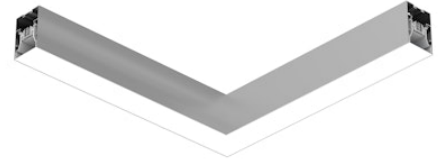

FLOS

N70SFC3G02B Anodized Grey

In-Finity 70 Surface Flat Corner 3000K General Lighting

Designed by FLOS Architectural, 2017

LED modular system for surface installation, including LED luminaires, aluminum installation profile, and diffusers. Drivers included in lighting modules for 220-240V connection to mains or to other lighting modules.

Are you a professional and your project needs consulting and support?

[BOOK AN APPOINTMENT](#)

Main specifications

Mounting	Ceiling surface
Environments	Indoor dry location
Light source type	LED
Light sources included	Yes
LED type	Top LED
Lamp category	LED
Number of lamps	1
Power (W)	26
Lumen Output (lm)	2524

Physical

Colour	Anodized Grey
Trim	No
Orientation	Fixed
Net weight (kg)	4.10
IP internal	20

Download

[Mounting instructions](#)  ZIP

Photometric Files

[LDT / IES](#)  ZIP

Technical Drawings

[2D](#)  ZIP

08.0110.00

500 mm opal diffuser. Diffuse, glare free and uniform lighting throughout the room