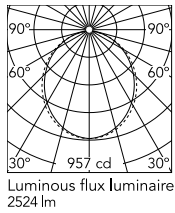

Physical

Colour	Anodized Grey
Trim	No
Orientation	Fixed
Net weight (kg)	4.10
IP internal	20

Download

[Mounting instructions](#)  ZIP

Photometric Files

[LDT / IES](#)  ZIP

Technical Drawings

[2D](#)  ZIP

[3D](#)  ZIP

Schematic light drawing

Beam Angle: 102°

h(m)	E(lx)	D(m)
1	957	2.45
2	239	4.90
3	106	7.34
4	60	9.79
5	38	12.24

Photometric

Lighting type	Direct
Light distribution	Asymmetric
CCT (K)	3000
CRI>	80
Beam angle C0-180 (°)	102
Beam angle C90-270 (°)	106