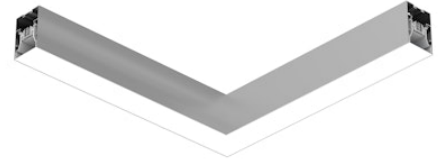

FLOS

N70SFC3G02BDA Anodized Grey

In-Finity 70 Surface Flat Corner 3000K General Lighting Dali

Designed by FLOS Architectural, 2017

LED modular system for surface installation, including LED luminaires, aluminum installation profile, and diffusers. Drivers included in lighting modules for 220-240V connection to mains or to other lighting modules.

Are you a professional and your project needs consulting and support?

[BOOK AN APPOINTMENT](#)

Main specifications

Mounting	Ceiling surface
Environments	Indoor dry location
Light source type	LED
Light sources included	Yes
LED type	Top LED
Lamp category	LED
Number of lamps	1
Power (W)	26
Lumen Output (lm)	2524

Physical

Colour	Anodized Grey
Trim	No
Orientation	Fixed
Net weight (kg)	4.10
IP internal	20

Download

[Mounting instructions](#)  ZIP

Photometric Files

[LDT / IES](#)  ZIP

Technical Drawings

[2D](#)  ZIP

08.0110.00

500 mm opal diffuser. Diffuse, glare free and uniform lighting throughout the room