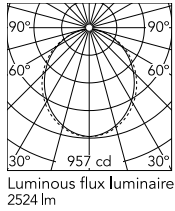

Physical

Colour	Anodized Grey
Trim	No
Orientation	Fixed
Net weight (kg)	4.10
IP internal	20

Download

[Mounting instructions](#)  ZIP

Photometric Files

[LDT / IES](#)  ZIP

Technical Drawings

[2D](#)  ZIP

[3D](#)  ZIP

Schematic light drawing

Beam Angle: 102°

h(m)	E(lx)	D(m)
1	957	2.45
2	239	4.90
3	106	7.34
4	60	9.79
5	38	12.24

Photometric

Lighting type	Direct
Light distribution	Asymmetric
CCT (K)	3000
CRI>	80
Beam angle C0-180 (°)	102
Beam angle C90-270 (°)	106