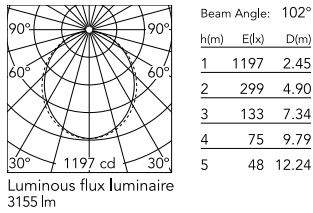

Physical

Colour	White
Trim	No
Orientation	Fixed
Length (mm)	1400
Net weight (kg)	6.60
IP internal	20

Download

Mounting instructions [↓ ZIP](#)

Photometric Files

LDT / IES [↓ ZIP](#)

Schematic light drawing

Photometric