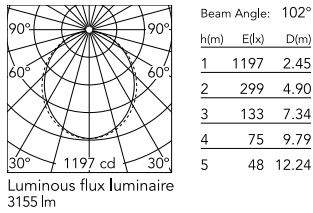

Physical

Colour	Black
Trim	No
Orientation	Fixed
Length (mm)	1400
Net weight (kg)	6.60
IP internal	20

Download

Mounting instructions [↓ ZIP](#)

Photometric Files

LDT / IES [↓ ZIP](#)

Schematic light drawing

Photometric