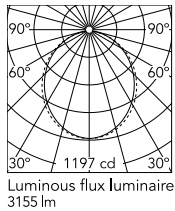

### Physical

Colour	Black
Trim	No
Orientation	Fixed
Length (mm)	1400
Net weight (kg)	6.60
IP internal	20

## Schematic light drawing

Beam Angle: 102°

h(m)	E(lx)	D(m)
1	1197	2.45
2	299	4.90
3	133	7.34
4	75	9.79
5	48	12.24