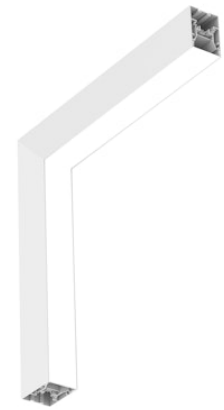

FLOS

N70SDC4U30B White

In-Finity 70 Surface Dihedral Corner 4000K Micro-Prismatic Diffuser

Designed by FLOS Architectural, 2017

LED modular system for surface installation, including LED luminaires, aluminum installation profile, and diffusers. Drivers included in lighting modules for 220-240V connection to mains or to other lighting modules.

Are you a professional and your project needs consulting and support?

[BOOK AN APPOINTMENT](#)

Main specifications

Mounting	Ceiling surface
Environments	Indoor dry location
Light source type	LED
Light sources included	Yes
LED type	Top LED
Lamp category	LED
Number of lamps	1
Power (W)	26
Lumen Output (lm)	1636

Physical

Colour	White
Trim	No
Orientation	Fixed
Net weight (kg)	4.10
IP internal	20

Download

[Mounting instructions](#)  ZIP

Photometric Files

[LDT / IES](#)  ZIP

Technical Drawings

[2D](#)  ZIP

Notes

Micro-Prismatic Diffuser: Highly efficient multilayer diffuser that, thanks to its unique micro-prismatic texture, provides a glare free UGR<19 light beam. / Emergency: Emergency Module available in all versions, length 1405 mm. In normal use, it uses the same power consumption as the standard In-Finity. In emergency use, it emits 10% of normal use during 3 hours. Endcaps: must be ordered separately. Consult Flos Architectural team for a configuration without end caps.