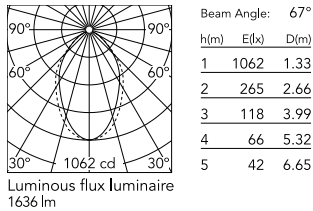

Physical

Colour	White
Trim	No
Orientation	Fixed
Net weight (kg)	4.10
IP internal	20

Download

[Mounting instructions](#)  ZIP

Photometric Files

[LDT / IES](#)  ZIP

Technical Drawings

[2D](#)  ZIP

[3D](#)  ZIP

Schematic light drawing

Photometric

Lighting type	Direct
Light distribution	Asymmetric
CCT (K)	4000
CRI>	80
Beam angle C0-180 (°)	67
Beam angle C90-270 (°)	76

Electrical

Insulation class	I
Frequency (Hz)	50/60
Power supply	Integrated
Dimmable	No
Power supply type	Non Dimmable
Emergency	No