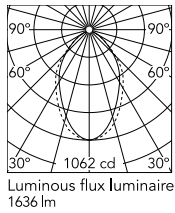

Physical

Colour	White
Trim	No
Orientation	Fixed
Net weight (kg)	4.10
IP internal	20

Download

[Mounting instructions](#)  ZIP

Photometric Files

[LDT / IES](#)  ZIP

Technical Drawings

[2D](#)  ZIP

[3D](#)  ZIP

Schematic light drawing

Beam Angle:	67°	
h(m)	E(lx)	D(m)
1	1062	1.33
2	265	2.66
3	118	3.99
4	66	5.32
5	42	6.65

Photometric

Lighting type	Direct
Light distribution	Asymmetric
CCT (K)	4000
CRI>	80
Beam angle C0-180 (°)	67
Beam angle C90-270 (°)	76