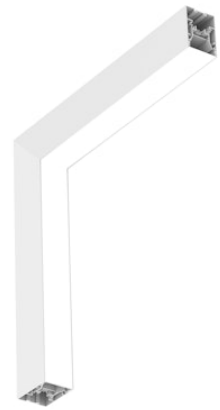

FLOS

N70SDC4U30BDA White

In-Finity 70 Surface Dihedral Corner 4000K Micro-Prismatic Diffuser Dali

Designed by FLOS Architectural, 2017

LED modular system for surface installation, including LED luminaires, aluminum installation profile, and diffusers. Drivers included in lighting modules for 220-240V connection to mains or to other lighting modules.

Are you a professional and your project needs consulting and support?

[BOOK AN APPOINTMENT](#)

Main specifications

Mounting	Ceiling surface
Environments	Indoor dry location
Light source type	LED
Light sources included	Yes
LED type	Top LED
Lamp category	LED
Number of lamps	1
Power (W)	26
Lumen Output (lm)	1636

Physical

Colour	White
Trim	No
Orientation	Fixed
Net weight (kg)	4.10
IP internal	20

Download

[Mounting instructions](#)  ZIP

Photometric Files

[LDT / IES](#)  ZIP

Technical Drawings

[2D](#)  ZIP