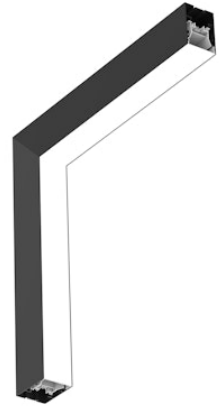

FLOS

■ N70SDC4U14BDA Black

In-Finity 70 Surface Dihedral Corner 4000K Micro-Prismatic Diffuser Dali

Designed by FLOS Architectural, 2017

LED modular system for surface installation, including LED luminaires, aluminum installation profile, and diffusers. Drivers included in lighting modules for 220-240V connection to mains or to other lighting modules.

Are you a professional and your project needs consulting and support?

[BOOK AN APPOINTMENT](#)

Main specifications

Mounting	Ceiling surface
Environments	Indoor dry location
Light source type	LED
Light sources included	Yes
LED type	Top LED
Lamp category	LED
Number of lamps	1
Power (W)	26
Lumen Output (lm)	1636

Physical

Colour	Black
Trim	No
Orientation	Fixed
Net weight (kg)	4.10
IP internal	20

Download

[Mounting instructions](#)  ZIP

Photometric Files

[LDT / IES](#)  ZIP

Technical Drawings

[2D](#)  ZIP