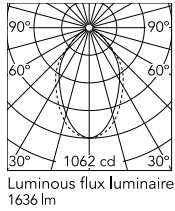

Physical

Colour	Black
Trim	No
Orientation	Fixed
Net weight (kg)	4.10
IP internal	20

Download

[Mounting instructions](#)  ZIP

Photometric Files

[LDT / IES](#)  ZIP

Technical Drawings

[2D](#)  ZIP

[3D](#)  ZIP

Schematic light drawing

Beam Angle:	67°	
h(m)	E(lx)	D(m)
1	1062	1.33
2	265	2.66
3	118	3.99
4	66	5.32
5	42	6.65

Photometric

Lighting type	Direct
Light distribution	Asymmetric
CCT (K)	4000
CRI>	80
Beam angle C0-180 (°)	67
Beam angle C90-270 (°)	76