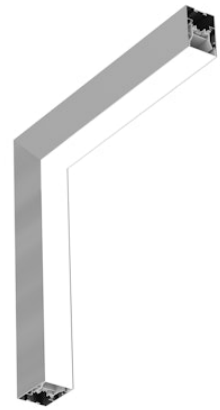

FLOS

N70SDC4U02BDA Anodized Grey

In-Finity 70 Surface Dihedral Corner 4000K Micro-Prismatic Diffuser Dali

Designed by FLOS Architectural, 2017

LED modular system for surface installation, including LED luminaires, aluminum installation profile, and diffusers. Drivers included in lighting modules for 220-240V connection to mains or to other lighting modules.

Are you a professional and your project needs consulting and support?

[BOOK AN APPOINTMENT](#)

Main specifications

Mounting	Ceiling surface
Environments	Indoor dry location
Light source type	LED
Light sources included	Yes
LED type	Top LED
Lamp category	LED
Number of lamps	1
Power (W)	26
Lumen Output (lm)	1636

Physical

Colour	Anodized Grey
Trim	No
Orientation	Fixed
Net weight (kg)	4.10
IP internal	20

Download

[Mounting instructions](#)  ZIP

Photometric Files

[LDT / IES](#)  ZIP

Technical Drawings

[2D](#)  ZIP

Notes

Micro-Prismatic Diffuser: Highly efficient multilayer diffuser that, thanks to its unique micro-prismatic texture, provides a glare free UGR<19 light beam. / Emergency: Emergency Module available in all versions, length 1405 mm. In normal use, it uses the same power consumption as the standard In-Finity. In emergency use, it emits 10% of normal use during 3 hours. Endcaps: must be ordered separately. Consult Flos Architectural team for a configuration without end caps.