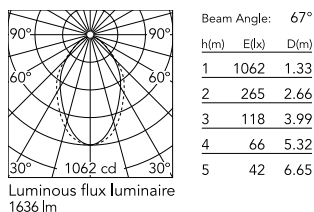

Physical

Colour	Anodized Grey
Trim	No
Orientation	Fixed
Net weight (kg)	4.10
IP internal	20

Download

[Mounting instructions](#)  ZIP

Photometric Files

[LDT / IES](#)  ZIP

Technical Drawings

[2D](#)  ZIP

[3D](#)  ZIP

Schematic light drawing

Photometric

Lighting type	Direct
Light distribution	Asymmetric
CCT (K)	4000
CRI>	80
Beam angle C0-180 (°)	67
Beam angle C90-270 (°)	76

Electrical

Insulation class	I
Frequency (Hz)	50/60
Power supply	Integrated
Dimmable	Yes
Power supply type	Dimmable DALI 1
Emergency	No