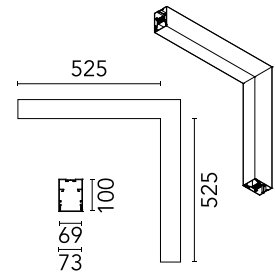

LED modular system for surface installation, including LED luminaires, aluminum installation profile, and diffusers. Drivers included in lighting modules for 220-240V connection to mains or to other lighting modules.

Are you a professional and your project needs consulting and support?

[BOOK AN APPOINTMENT](#)