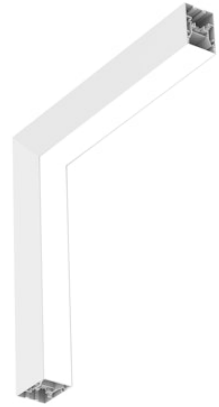

FLOS

N70SDC4G30B White

In-Finity 70 Surface Dihedral Corner 4000K General Lighting

Designed by FLOS Architectural, 2017

LED modular system for surface installation, including LED luminaires, aluminum installation profile, and diffusers. Drivers included in lighting modules for 220-240V connection to mains or to other lighting modules.

Are you a professional and your project needs consulting and support?

[BOOK AN APPOINTMENT](#)

Main specifications

Mounting	Ceiling surface
Environments	Indoor dry location
Light source type	LED
Light sources included	Yes
LED type	Top LED
Lamp category	LED
Number of lamps	1
Power (W)	26
Lumen Output (lm)	2733

Physical

Colour	White
Trim	No
Orientation	Fixed
Net weight (kg)	4.10
IP internal	20

Download

[Mounting instructions](#)  ZIP

Photometric Files

[LDT / IES](#)  ZIP

Technical Drawings

[2D](#)  ZIP

Notes

Opal Diffuser: Diffuse, glare free and uniform lighting throughout the room. /
Emergency: Emergency Module available in all versions, length 1405 mm. In normal use, it uses the same power consumption as the standard In-Finity. In emergency use, it emits 10% of normal use during 3 hours. Endcaps: must be ordered separately. Consult Flos Architectural team for a configuration without end caps.