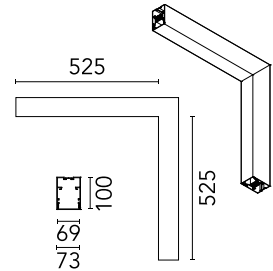

LED modular system for surface installation, including LED luminaires, aluminum installation profile, and diffusers. Drivers included in lighting modules for 220-240V connection to mains or to other lighting modules.

Are you a professional and your project needs consulting and support?

[BOOK AN APPOINTMENT](#)