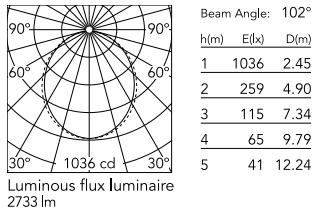

Physical

Colour	White
Trim	No
Orientation	Fixed
Net weight (kg)	4.10
IP internal	20

Download

[Mounting instructions](#)  ZIP

Photometric Files

[LDT / IES](#)  ZIP

Technical Drawings

[2D](#)  ZIP

[3D](#)  ZIP

Schematic light drawing

Photometric

Lighting type	Direct
Light distribution	Asymmetric
CCT (K)	4000
CRI>	80
Beam angle C0-180 (°)	102
Beam angle C90-270 (°)	106

Electrical

Insulation class	I
Frequency (Hz)	50/60
Power supply	Integrated
Dimmable	No
Power supply type	Non Dimmable
Emergency	No