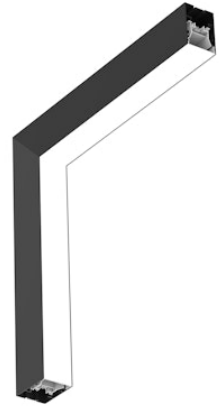

FLOS

■ N70SDC4G14B Black

In-Finity 70 Surface Dihedral Corner 4000K General Lighting

Designed by FLOS Architectural, 2017

LED modular system for surface installation, including LED luminaires, aluminum installation profile, and diffusers. Drivers included in lighting modules for 220-240V connection to mains or to other lighting modules.

Are you a professional and your project needs consulting and support?

[BOOK AN APPOINTMENT](#)

Main specifications

Mounting	Ceiling surface
Environments	Indoor dry location
Light source type	LED
Light sources included	Yes
LED type	Top LED
Lamp category	LED
Number of lamps	1
Power (W)	26
Lumen Output (lm)	2733

Physical

Colour	Black
Trim	No
Orientation	Fixed
Net weight (kg)	4.10
IP internal	20

Download

[Mounting instructions](#)  ZIP

Photometric Files

[LDT / IES](#)  ZIP

Technical Drawings

[2D](#)  ZIP

Notes

Opal Diffuser: Diffuse, glare free and uniform lighting throughout the room. /
Emergency: Emergency Module available in all versions, length 1405 mm. In normal use, it uses the same power consumption as the standard In-Finity. In emergency use, it emits 10% of normal use during 3 hours. Endcaps: must be ordered separately. Consult Flos Architectural team for a configuration without end caps.