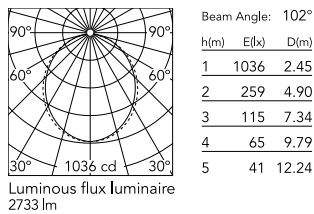

Physical

Colour	Black
Trim	No
Orientation	Fixed
Net weight (kg)	4.10
IP internal	20

Download

[Mounting instructions](#)  ZIP

Photometric Files

[LDT / IES](#)  ZIP

Technical Drawings

[2D](#)  ZIP

[3D](#)  ZIP

Schematic light drawing

Photometric

Lighting type	Direct
Light distribution	Asymmetric
CCT (K)	4000
CRI>	80
Beam angle C0-180 (°)	102
Beam angle C90-270 (°)	106

Electrical

Insulation class	I
Frequency (Hz)	50/60
Power supply	Integrated
Dimmable	No
Power supply type	Non Dimmable
Emergency	No