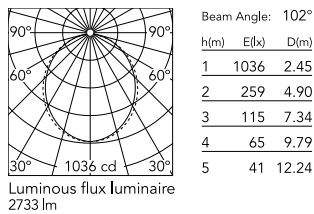

Physical

Colour	Anodized Grey
Trim	No
Orientation	Fixed
Net weight (kg)	4.10
IP internal	20

Download

[Mounting instructions](#)  ZIP

Photometric Files

[LDT / IES](#)  ZIP

Technical Drawings

[2D](#)  ZIP

[3D](#)  ZIP

Schematic light drawing

Photometric

Lighting type	Direct
Light distribution	Asymmetric
CCT (K)	4000
CRI>	80
Beam angle C0-180 (°)	102
Beam angle C90-270 (°)	106

Electrical

Insulation class	I
Frequency (Hz)	50/60
Power supply	Integrated
Dimmable	No
Power supply type	Non Dimmable
Emergency	No