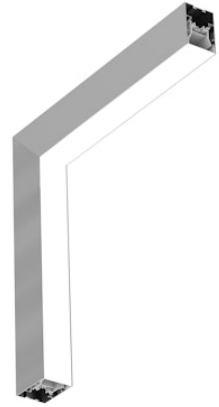

FLOS

N70SDC4G02B Anodized Grey

In-Finity 70 Surface Dihedral Corner 4000K General Lighting

Designed by FLOS Architectural, 2017

LED modular system for surface installation, including LED luminaires, aluminum installation profile, and diffusers. Drivers included in lighting modules for 220-240V connection to mains or to other lighting modules.

Are you a professional and your project needs consulting and support?

[BOOK AN APPOINTMENT](#)

Main specifications

Mounting	Ceiling surface
Environments	Indoor dry location
Light source type	LED
Light sources included	Yes
LED type	Top LED
Lamp category	LED
Number of lamps	1
Power (W)	26
Lumen Output (lm)	2733

Physical

Colour	Anodized Grey
Trim	No
Orientation	Fixed
Net weight (kg)	4.10
IP internal	20

Download

[Mounting instructions](#)  ZIP

Photometric Files

[LDT / IES](#)  ZIP

Technical Drawings

[2D](#)  ZIP

Notes

Opal Diffuser: Diffuse, glare free and uniform lighting throughout the room. /
Emergency: Emergency Module available in all versions, length 1405 mm. In normal use, it uses the same power consumption as the standard In-Finity. In emergency use, it emits 10% of normal use during 3 hours. Endcaps: must be ordered separately. Consult Flos Architectural team for a configuration without end caps.