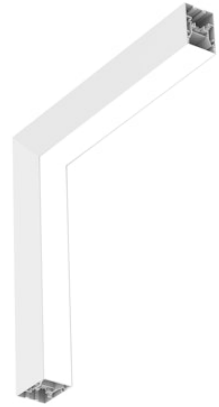

FLOS

N70SDC4G30BDA White

In-Finity 70 Surface Dihedral Corner 4000K General Lighting Dali

Designed by FLOS Architectural, 2017

LED modular system for surface installation, including LED luminaires, aluminum installation profile, and diffusers. Drivers included in lighting modules for 220-240V connection to mains or to other lighting modules.

Are you a professional and your project needs consulting and support?

[BOOK AN APPOINTMENT](#)

Main specifications

Mounting	Ceiling surface
Environments	Indoor dry location
Light source type	LED
Light sources included	Yes
LED type	Top LED
Lamp category	LED
Number of lamps	1
Power (W)	26
Lumen Output (lm)	2733

Physical

Colour	White
Trim	No
Orientation	Fixed
Net weight (kg)	4.10
IP internal	20

Download

[Mounting instructions](#)  ZIP

Photometric Files

[LDT / IES](#)  ZIP

Technical Drawings

[2D](#)  ZIP

Notes

Opal Diffuser: Diffuse, glare free and uniform lighting throughout the room. /
Emergency: Emergency Module available in all versions, length 1405 mm. In normal use, it uses the same power consumption as the standard In-Finity. In emergency use, it emits 10% of normal use during 3 hours. Endcaps: must be ordered separately. Consult Flos Architectural team for a configuration without end caps.