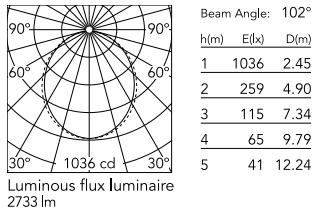

Physical

Colour	White
Trim	No
Orientation	Fixed
Net weight (kg)	4.10
IP internal	20

Download

[Mounting instructions](#)  ZIP

Photometric Files

[LDT / IES](#)  ZIP

Technical Drawings

[2D](#)  ZIP

[3D](#)  ZIP

Schematic light drawing

Photometric

Lighting type	Direct
Light distribution	Asymmetric
CCT (K)	4000
CRI>	80
Beam angle C0-180 (°)	102
Beam angle C90-270 (°)	106

Electrical

Insulation class	I
Frequency (Hz)	50/60
Power supply	Integrated
Dimmable	Yes
Power supply type	Dimmable DALI 1
Emergency	No