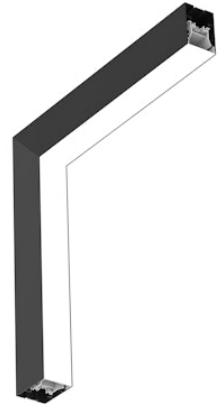

FLOS

■ N70SDC4G14BDA Black

In-Finity 70 Surface Dihedral Corner 4000K General Lighting Dali

Designed by FLOS Architectural, 2017

LED modular system for surface installation, including LED luminaires, aluminum installation profile, and diffusers. Drivers included in lighting modules for 220-240V connection to mains or to other lighting modules.

Are you a professional and your project needs consulting and support?

[BOOK AN APPOINTMENT](#)

Main specifications

Mounting	Ceiling surface
Environments	Indoor dry location
Light source type	LED
Light sources included	Yes
LED type	Top LED
Lamp category	LED
Number of lamps	1
Power (W)	26
Lumen Output (lm)	2733

Physical

Colour	Black
Trim	No
Orientation	Fixed
Net weight (kg)	4.10
IP internal	20

Download

[Mounting instructions](#)  ZIP

Photometric Files

[LDT / IES](#)  ZIP

Technical Drawings

[2D](#)  ZIP