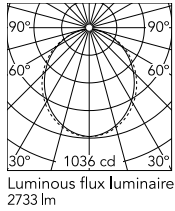

Physical

Colour	Black
Trim	No
Orientation	Fixed
Net weight (kg)	4.10
IP internal	20

Download

[Mounting instructions](#)  ZIP

Photometric Files

[LDT / IES](#)  ZIP

Technical Drawings

[2D](#)  ZIP

[3D](#)  ZIP

Schematic light drawing

Beam Angle: 102°

h(m)	E(lx)	D(m)
1	1036	2.45
2	259	4.90
3	115	7.34
4	65	9.79
5	41	12.24

Photometric

Lighting type	Direct
Light distribution	Asymmetric
CCT (K)	4000
CRI>	80
Beam angle C0-180 (°)	102
Beam angle C90-270 (°)	106