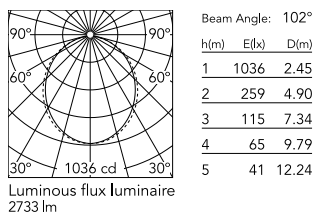

Physical

Colour	Anodized Grey
Trim	No
Orientation	Fixed
Net weight (kg)	4.10
IP internal	20

Download

[Mounting instructions](#)  ZIP

Photometric Files

[LDT / IES](#)  ZIP

Technical Drawings

[2D](#)  ZIP

[3D](#)  ZIP

Schematic light drawing

Photometric

Lighting type	Direct
Light distribution	Asymmetric
CCT (K)	4000
CRI>	80
Beam angle C0-180 (°)	102
Beam angle C90-270 (°)	106

Electrical

Insulation class	I
Frequency (Hz)	50/60
Power supply	Integrated
Dimmable	Yes
Power supply type	Dimmable DALI 1
Emergency	No