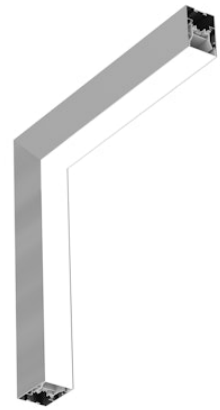

FLOS

N70SDC4G02BDA Anodized Grey

In-Finity 70 Surface Dihedral Corner 4000K General Lighting Dali

Designed by FLOS Architectural, 2017

LED modular system for surface installation, including LED luminaires, aluminum installation profile, and diffusers. Drivers included in lighting modules for 220-240V connection to mains or to other lighting modules.

Are you a professional and your project needs consulting and support?

[BOOK AN APPOINTMENT](#)

Main specifications

Mounting	Ceiling surface
Environments	Indoor dry location
Light source type	LED
Light sources included	Yes
LED type	Top LED
Lamp category	LED
Number of lamps	1
Power (W)	26
Lumen Output (lm)	2733

Physical

Colour	Anodized Grey
Trim	No
Orientation	Fixed
Net weight (kg)	4.10
IP internal	20

Download

[Mounting instructions](#)  ZIP

Photometric Files

[LDT / IES](#)  ZIP

Technical Drawings

[2D](#)  ZIP

Notes

Opal Diffuser: Diffuse, glare free and uniform lighting throughout the room. /
Emergency: Emergency Module available in all versions, length 1405 mm. In normal use, it uses the same power consumption as the standard In-Finity. In emergency use, it emits 10% of normal use during 3 hours. Endcaps: must be ordered separately. Consult Flos Architectural team for a configuration without end caps.