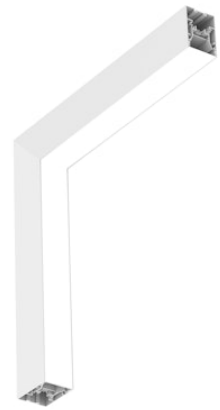

FLOS

N70SDC3U30B White

In-Finity 70 Surface Dihedral Corner 3000K Micro-Prismatic Diffuser

Designed by FLOS Architectural, 2017

LED modular system for surface installation, including LED luminaires, aluminum installation profile, and diffusers. Drivers included in lighting modules for 220-240V connection to mains or to other lighting modules.

Are you a professional and your project needs consulting and support?

[BOOK AN APPOINTMENT](#)

Main specifications

Mounting	Ceiling surface
Environments	Indoor dry location
Light source type	LED
Light sources included	Yes
LED type	Top LED
Lamp category	LED
Number of lamps	1
Power (W)	26
Lumen Output (lm)	1511

Physical

Colour	White
Trim	No
Orientation	Fixed
Net weight (kg)	4.10
IP internal	20

Download

[Mounting instructions](#)  ZIP

Photometric Files

[LDT / IES](#)  ZIP

Technical Drawings

[2D](#)  ZIP

Notes

Micro-Prismatic Diffuser: Highly efficient multilayer diffuser that, thanks to its unique micro-prismatic texture, provides a glare free UGR<19 light beam. / Emergency: Emergency Module available in all versions, length 1405 mm. In normal use, it uses the same power consumption as the standard In-Finity. In emergency use, it emits 10% of normal use during 3 hours. Endcaps: must be ordered separately. Consult Flos Architectural team for a configuration without end caps.