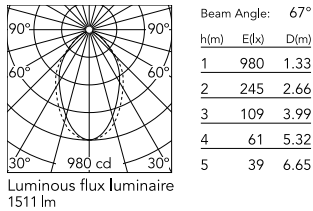

Physical

Colour	White
Trim	No
Orientation	Fixed
Net weight (kg)	4.10
IP internal	20

Download

[Mounting instructions](#)  ZIP

Photometric Files

[LDT / IES](#)  ZIP

Technical Drawings

[2D](#)  ZIP

[3D](#)  ZIP

Schematic light drawing

Photometric

Lighting type	Direct
Light distribution	Asymmetric
CCT (K)	3000
CRI>	80
Beam angle C0-180 (°)	67
Beam angle C90-270 (°)	76

Electrical

Insulation class	I
Frequency (Hz)	50/60
Power supply	Integrated
Dimmable	No
Power supply type	Non Dimmable
Emergency	No