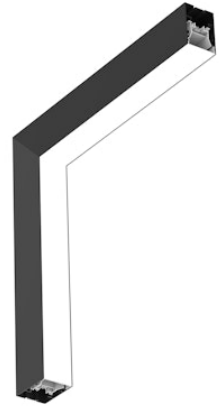

FLOS

■ N70SDC3U14B Black

In-Finity 70 Surface Dihedral Corner 3000K Micro-Prismatic Diffuser

Designed by FLOS Architectural, 2017

LED modular system for surface installation, including LED luminaires, aluminum installation profile, and diffusers. Drivers included in lighting modules for 220-240V connection to mains or to other lighting modules.

Are you a professional and your project needs consulting and support?

[BOOK AN APPOINTMENT](#)

Main specifications

Mounting	Ceiling surface
Environments	Indoor dry location
Light source type	LED
Light sources included	Yes
LED type	Top LED
Lamp category	LED
Number of lamps	1
Power (W)	26
Lumen Output (lm)	1511

Physical

Colour	Black
Trim	No
Orientation	Fixed
Net weight (kg)	4.10
IP internal	20

Download

[Mounting instructions](#)  ZIP

Photometric Files

[LDT / IES](#)  ZIP

Technical Drawings

[2D](#)  ZIP

Notes

Micro-Prismatic Diffuser: Highly efficient multilayer diffuser that, thanks to its unique micro-prismatic texture, provides a glare free UGR<19 light beam. / Emergency: Emergency Module available in all versions, length 1405 mm. In normal use, it uses the same power consumption as the standard In-Finity. In emergency use, it emits 10% of normal use during 3 hours. Endcaps: must be ordered separately. Consult Flos Architectural team for a configuration without end caps.