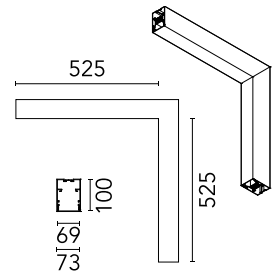

LED modular system for surface installation, including LED luminaires, aluminum installation profile, and diffusers. Drivers included in lighting modules for 220-240V connection to mains or to other lighting modules.

Are you a professional and your project needs consulting and support?

[BOOK AN APPOINTMENT](#)