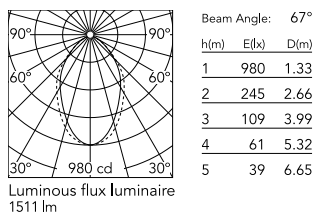

Physical

Colour	Black
Trim	No
Orientation	Fixed
Net weight (kg)	4.10
IP internal	20

Download

[Mounting instructions](#)  ZIP

Photometric Files

[LDT / IES](#)  ZIP

Technical Drawings

[2D](#)  ZIP

[3D](#)  ZIP

Schematic light drawing

Photometric

Lighting type	Direct
Light distribution	Asymmetric
CCT (K)	3000
CRI>	80
Beam angle C0-180 (°)	67
Beam angle C90-270 (°)	76

Electrical

Insulation class	I
Frequency (Hz)	50/60
Power supply	Integrated
Dimmable	No
Power supply type	Non Dimmable
Emergency	No