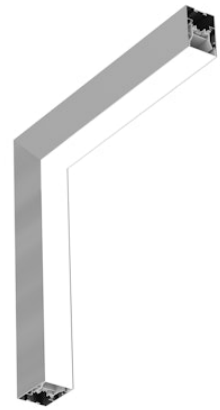

FLOS

N70SDC3U02B Anodized Grey

In-Finity 70 Surface Dihedral Corner 3000K Micro-Prismatic Diffuser

Designed by FLOS Architectural, 2017

LED modular system for surface installation, including LED luminaires, aluminum installation profile, and diffusers. Drivers included in lighting modules for 220-240V connection to mains or to other lighting modules.

Are you a professional and your project needs consulting and support?

[BOOK AN APPOINTMENT](#)

Main specifications

Mounting	Ceiling surface
Environments	Indoor dry location
Light source type	LED
Light sources included	Yes
LED type	Top LED
Lamp category	LED
Number of lamps	1
Power (W)	26
Lumen Output (lm)	1511

Physical

Colour	Anodized Grey
Trim	No
Orientation	Fixed
Net weight (kg)	4.10
IP internal	20

Download

[Mounting instructions](#) ZIP

Photometric Files

[LDT / IES](#) ZIP

Technical Drawings

[2D](#) ZIP

Notes

Micro-Prismatic Diffuser: Highly efficient multilayer diffuser that, thanks to its unique micro-prismatic texture, provides a glare free UGR<19 light beam. / Emergency: Emergency Module available in all versions, length 1405 mm. In normal use, it uses the same power consumption as the standard In-Finity. In emergency use, it emits 10% of normal use during 3 hours. Endcaps: must be ordered separately. Consult Flos Architectural team for a configuration without end caps.