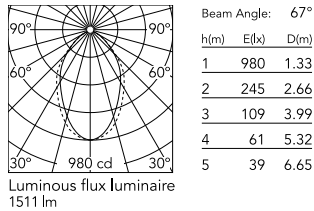

Physical

Colour	Anodized Grey
Trim	No
Orientation	Fixed
Net weight (kg)	4.10
IP internal	20

Download

[Mounting instructions](#) ZIP

Photometric Files

[LDT / IES](#) ZIP

Technical Drawings

[2D](#) ZIP

[3D](#) ZIP

Schematic light drawing

Photometric

Lighting type	Direct
Light distribution	Asymmetric
CCT (K)	3000
CRI>	80
Beam angle C0-180 (°)	67
Beam angle C90-270 (°)	76

Electrical

Insulation class	I
Frequency (Hz)	50/60
Power supply	Integrated
Dimmable	No
Power supply type	Non Dimmable
Emergency	No