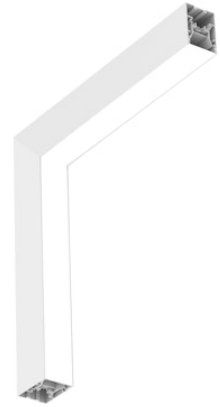

# FLOS

N70SDC3U30BDA White

## In-Finity 70 Surface Dihedral Corner 3000K Micro-Prismatic Diffuser Dali

Designed by FLOS Architectural, 2017

LED modular system for surface installation, including LED luminaires, aluminum installation profile, and diffusers. Drivers included in lighting modules for 220-240V connection to mains or to other lighting modules.