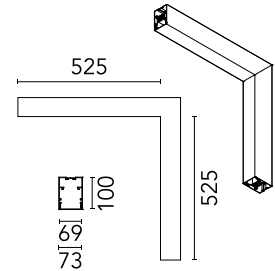

LED modular system for surface installation, including LED luminaires, aluminum installation profile, and diffusers. Drivers included in lighting modules for 220-240V connection to mains or to other lighting modules.

Are you a professional and your project needs consulting and support?

[BOOK AN APPOINTMENT](#)