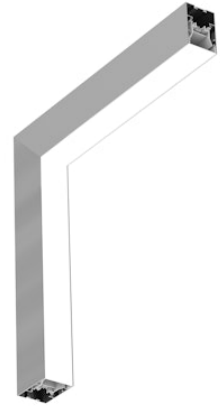

# FLOS

N70SDC3U02BDA Anodized Grey

## In-Finity 70 Surface Dihedral Corner 3000K Micro-Prismatic Diffuser Dali

Designed by FLOS Architectural, 2017

LED modular system for surface installation, including LED luminaires, aluminum installation profile, and diffusers. Drivers included in lighting modules for 220-240V connection to mains or to other lighting modules.