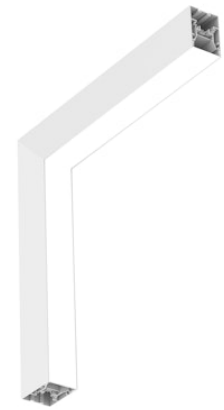

FLOS

N70SDC3G30B White

In-Finity 70 Surface Dihedral Corner 3000K General Lighting

Designed by FLOS Architectural, 2017

LED modular system for surface installation, including LED luminaires, aluminum installation profile, and diffusers. Drivers included in lighting modules for 220-240V connection to mains or to other lighting modules.

Are you a professional and your project needs consulting and support?

[BOOK AN APPOINTMENT](#)

Main specifications

Mounting	Ceiling surface
Environments	Indoor dry location
Light source type	LED
Light sources included	Yes
LED type	Top LED
Lamp category	LED
Number of lamps	1
Power (W)	26
Lumen Output (lm)	2524

Physical

Colour	White
Trim	No
Orientation	Fixed
Net weight (kg)	4.10
IP internal	20

Download

[Mounting instructions](#)  ZIP

Photometric Files

[LDT / IES](#)  ZIP

Technical Drawings

[2D](#)  ZIP