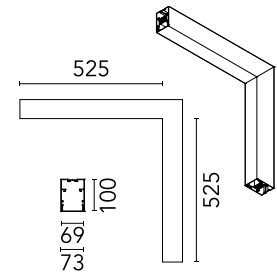

LED modular system for surface installation, including LED luminaires, aluminum installation profile, and diffusers. Drivers included in lighting modules for 220-240V connection to mains or to other lighting modules.

Are you a professional and your project needs consulting and support?

[BOOK AN APPOINTMENT](#)