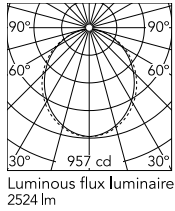

Physical

Colour	White
Trim	No
Orientation	Fixed
Net weight (kg)	4.10
IP internal	20

Download

[Mounting instructions](#)  ZIP

Photometric Files

[LDT / IES](#)  ZIP

Technical Drawings

[2D](#)  ZIP

[3D](#)  ZIP

Schematic light drawing

Beam Angle: 102°

h(m)	E(lx)	D(m)
1	957	2.45
2	239	4.90
3	106	7.34
4	60	9.79
5	38	12.24

Photometric

Lighting type	Direct
Light distribution	Asymmetric
CCT (K)	3000
CRI>	80
Beam angle C0-180 (°)	102
Beam angle C90-270 (°)	106