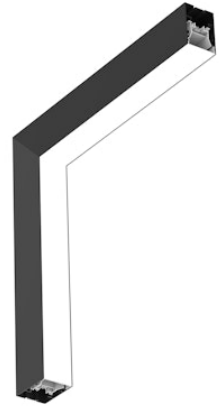

# FLOS

■ N70SDC3G14B Black

## In-Finity 70 Surface Dihedral Corner 3000K General Lighting

Designed by FLOS Architectural, 2017

LED modular system for surface installation, including LED luminaires, aluminum installation profile, and diffusers. Drivers included in lighting modules for 220-240V connection to mains or to other lighting modules.