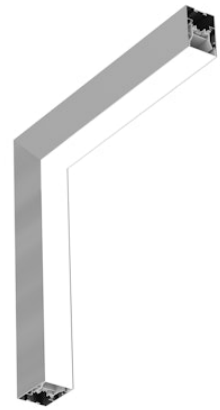

FLOS

N70SDC3G02B Anodized Grey

In-Finity 70 Surface Dihedral Corner 3000K General Lighting

Designed by FLOS Architectural, 2017

LED modular system for surface installation, including LED luminaires, aluminum installation profile, and diffusers. Drivers included in lighting modules for 220-240V connection to mains or to other lighting modules.

Are you a professional and your project needs consulting and support?

[BOOK AN APPOINTMENT](#)

Main specifications

Mounting	Ceiling surface
Environments	Indoor dry location
Light source type	LED
Light sources included	Yes
LED type	Top LED
Lamp category	LED
Number of lamps	1
Power (W)	26
Lumen Output (lm)	2524

Physical

Colour	Anodized Grey
Trim	No
Orientation	Fixed
Net weight (kg)	4.10
IP internal	20

Download

[Mounting instructions](#)  ZIP

Photometric Files

[LDT / IES](#)  ZIP

Technical Drawings

[2D](#)  ZIP

Metal End Cap. Recessed No Trim / Surface / Suspension Down. 70 mm (Colour White)

5

REQUIRED Accessory

08.9052.NS

Metal End Cap. Recessed No Trim / Surface / Suspension Down. 70 mm (Colour Black)

OPTIONAL Accessory