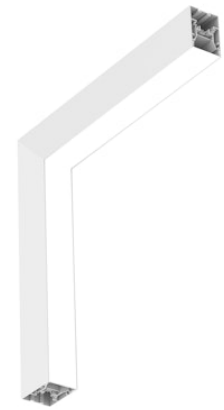

FLOS

N70SDC3G30BDA White

In-Finity 70 Surface Dihedral Corner 3000K General Lighting Dali

Designed by FLOS Architectural, 2017

LED modular system for surface installation, including LED luminaires, aluminum installation profile, and diffusers. Drivers included in lighting modules for 220-240V connection to mains or to other lighting modules.

Are you a professional and your project needs consulting and support?

[BOOK AN APPOINTMENT](#)

Main specifications

Mounting	Ceiling surface
Environments	Indoor dry location
Light source type	LED
Light sources included	Yes
LED type	Top LED
Lamp category	LED
Number of lamps	1
Power (W)	26
Lumen Output (lm)	2524

Physical

Colour	White
Trim	No
Orientation	Fixed
Net weight (kg)	4.10
IP internal	20

Download

[Mounting instructions](#)  ZIP

Photometric Files

[LDT / IES](#)  ZIP

Technical Drawings

[2D](#)  ZIP