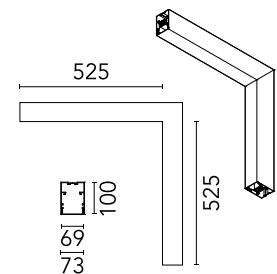

LED modular system for surface installation, including LED luminaires, aluminum installation profile, and diffusers. Drivers included in lighting modules for 220-240V connection to mains or to other lighting modules.

Are you a professional and your project needs consulting and support?

[BOOK AN APPOINTMENT](#)