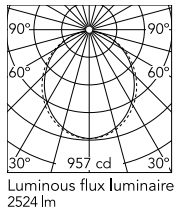

Physical

Colour	White
Trim	No
Orientation	Fixed
Net weight (kg)	4.10
IP internal	20

Download

[Mounting instructions](#)  ZIP

Photometric Files

[LDT / IES](#)  ZIP

Technical Drawings

[2D](#)  ZIP

[3D](#)  ZIP

Schematic light drawing

Beam Angle: 102°

h(m)	E(lx)	D(m)
1	957	2.45
2	239	4.90
3	106	7.34
4	60	9.79
5	38	12.24

Photometric

Lighting type	Direct
Light distribution	Asymmetric
CCT (K)	3000
CRI>	80
Beam angle C0-180 (°)	102
Beam angle C90-270 (°)	106