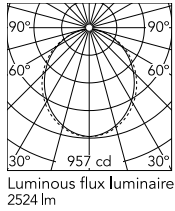

Physical

Colour	Black
Trim	No
Orientation	Fixed
Net weight (kg)	4.10
IP internal	20

Download

[Mounting instructions](#)  ZIP

Photometric Files

[LDT / IES](#)  ZIP

Technical Drawings

[2D](#)  ZIP

[3D](#)  ZIP

Schematic light drawing

Beam Angle: 102°

h(m)	E(lx)	D(m)
1	957	2.45
2	239	4.90
3	106	7.34
4	60	9.79
5	38	12.24

Photometric

Lighting type	Direct
Light distribution	Asymmetric
CCT (K)	3000
CRI>	80
Beam angle C0-180 (°)	102
Beam angle C90-270 (°)	106