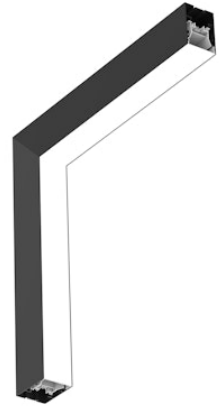

FLOS

■ N70SDC3G14BDA Black

In-Finity 70 Surface Dihedral Corner 3000K General Lighting Dali

Designed by FLOS Architectural, 2017

LED modular system for surface installation, including LED luminaires, aluminum installation profile, and diffusers. Drivers included in lighting modules for 220-240V connection to mains or to other lighting modules.

Are you a professional and your project needs consulting and support?

[BOOK AN APPOINTMENT](#)

Main specifications

Mounting	Ceiling surface
Environments	Indoor dry location
Light source type	LED
Light sources included	Yes
LED type	Top LED
Lamp category	LED
Number of lamps	1
Power (W)	26
Lumen Output (lm)	2524

Physical

Colour	Black
Trim	No
Orientation	Fixed
Net weight (kg)	4.10
IP internal	20

Download

[Mounting instructions](#)  ZIP

Photometric Files

[LDT / IES](#)  ZIP

Technical Drawings

[2D](#)  ZIP