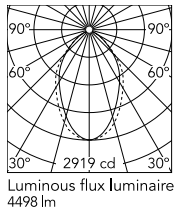

### Physical

Colour	Anodized Grey
Trim	No
Orientation	Fixed
Length (mm)	3095
Net weight (kg)	13.6
IP internal	20

### Photometric Files

LDT / IES [↓ ZIP](#)

### Technical Drawings

2D [↓ ZIP](#)

3D [↓ ZIP](#)

## Schematic light drawing

Beam Angle:	67°	
h(m)	E(lx)	D(m)
1	2919	1.33
2	730	2.66
3	324	3.99
4	182	5.32
5	117	6.65