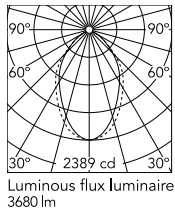

Physical

Colour	Anodized Grey
Trim	No
Orientation	Fixed
Length (mm)	2530
Net weight (kg)	11
IP internal	20

Download

Mounting instructions [↓ ZIP](#)

Photometric Files

LDT / IES [↓ ZIP](#)

Technical Drawings

2D [↓ ZIP](#)

3D [↓ ZIP](#)

Schematic light drawing

Beam Angle: 67°

h(m)	E(lx)	D(m)
1	2389	1.33
2	597	2.66
3	265	3.99
4	149	5.32
5	96	6.65

Photometric

Lighting type	Direct
Light distribution	Asymmetric
CCT (K)	4000
CRI>	80
Beam angle C0-180 (°)	67
Beam angle C90-270 (°)	76