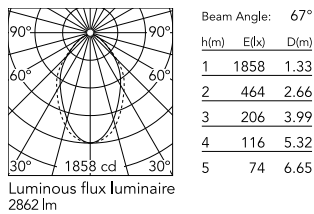

Physical

Colour	White
Trim	No
Orientation	Fixed
Length (mm)	1970
Net weight (kg)	8.10
IP internal	20

Download

Mounting instructions [↓ ZIP](#)

Photometric Files

LDT / IES [↓ ZIP](#)

Technical Drawings

2D [↓ ZIP](#)

3D [↓ ZIP](#)

Schematic light drawing

Photometric

Lighting type	Direct
Light distribution	Asymmetric
CCT (K)	4000
CRI>	80
Beam angle C0-180 (°)	67
Beam angle C90-270 (°)	76

Electrical

Insulation class	I
Frequency (Hz)	50/60
Power supply	Integrated
Dimmable	No
Power supply type	Non Dimmable
Emergency	No