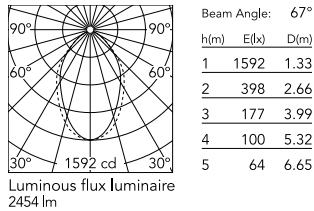

Physical

Colour	White
Trim	No
Orientation	Fixed
Length (mm)	1690
Net weight (kg)	7.40
IP internal	20

Download

Mounting instructions [↓ ZIP](#)

Photometric Files

LDT / IES [↓ ZIP](#)

Technical Drawings

2D [↓ ZIP](#)

3D [↓ ZIP](#)

Schematic light drawing

Photometric

Lighting type	Direct
Light distribution	Asymmetric
CCT (K)	4000
CRI>	80
Beam angle C0-180 (°)	67
Beam angle C90-270 (°)	76

Electrical

Insulation class	I
Frequency (Hz)	50/60
Power supply	Integrated
Dimmable	No
Power supply type	Non Dimmable
Emergency	No