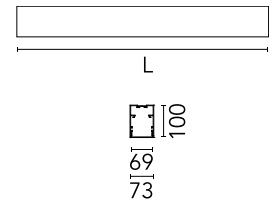

LED modular system for surface installation, including LED luminaires, aluminum installation profile, and diffusers. Drivers included in lighting modules for 220-240V connection to mains or to other lighting modules.