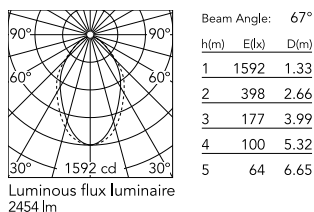

Physical

Colour	Anodized Grey
Trim	No
Orientation	Fixed
Length (mm)	1690
Net weight (kg)	7.40
IP internal	20

Download

Mounting instructions [↓ ZIP](#)

Photometric Files

LDT / IES [↓ ZIP](#)

Technical Drawings

2D [↓ ZIP](#)

3D [↓ ZIP](#)

Schematic light drawing

Photometric

Lighting type	Direct
Light distribution	Asymmetric
CCT (K)	4000
CRI>	80
Beam angle C0-180 (°)	67
Beam angle C90-270 (°)	76

Electrical

Insulation class	I
Frequency (Hz)	50/60
Power supply	Integrated
Dimmable	No
Power supply type	Non Dimmable
Emergency	No