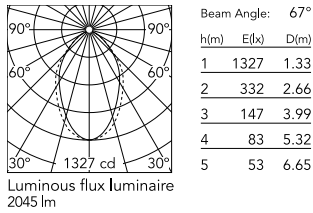

Physical

Colour	White
Trim	No
Orientation	Fixed
Length (mm)	1405
Net weight (kg)	6.60
IP internal	20

Download

Mounting instructions [↓ ZIP](#)

Photometric Files

LDT / IES [↓ ZIP](#)

Technical Drawings

2D [↓ ZIP](#)

3D [↓ ZIP](#)

Schematic light drawing

Photometric

Lighting type	Direct
Light distribution	Asymmetric
CCT (K)	4000
CRI>	80
Beam angle C0-180 (°)	67
Beam angle C90-270 (°)	76

Electrical

Insulation class	I
Frequency (Hz)	50/60
Power supply	Integrated
Dimmable	No
Power supply type	Non Dimmable
Emergency	No