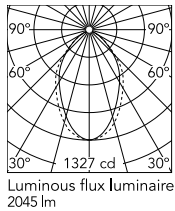

Schematic light drawing

Photometric

Lighting type	Direct
Light distribution	Asymmetric
CCT (K)	4000
CRI>	80
Beam angle C0-180 (°)	67
Beam angle C90-270 (°)	76

Electrical

Insulation class	I
Frequency (Hz)	50/60
Power supply	Integrated
Dimmable	No
Power supply type	Non Dimmable
Emergency	No

Notes

Micro-Prismatic Diffuser: Highly efficient multilayer diffuser that, thanks to its unique micro-prismatic texture, provides a glare free UGR<19 light beam. / Emergency: Emergency Module available in all versions, length 1405 mm. In normal use, it uses the same power consumption as the standard In-Finity. In emergency use, it emits 10% of normal use during 3 hours. Endcaps: must be ordered separately. Consult Flos Architectural team for a configuration without end caps.