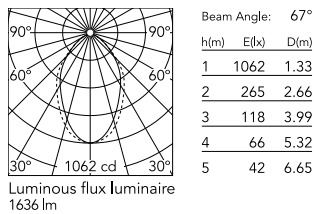

Physical

Colour	White
Trim	No
Orientation	Fixed
Length (mm)	1125
Net weight (kg)	5
IP internal	20

Download

Mounting instructions [↓ ZIP](#)

Photometric Files

LDT / IES [↓ ZIP](#)

Technical Drawings

2D [↓ ZIP](#)

3D [↓ ZIP](#)

Schematic light drawing

Photometric

Lighting type	Direct
Light distribution	Asymmetric
CCT (K)	4000
CRI>	80
Beam angle C0-180 (°)	67
Beam angle C90-270 (°)	76

Electrical

Insulation class	I
Frequency (Hz)	50/60
Power supply	Integrated
Dimmable	No
Power supply type	Non Dimmable
Emergency	No