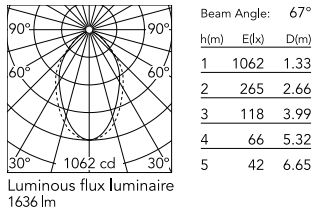

Physical

Colour	Black
Trim	No
Orientation	Fixed
Length (mm)	1125
Net weight (kg)	5
IP internal	20

Download

Mounting instructions [↓ ZIP](#)

Photometric Files

LDT / IES [↓ ZIP](#)

Technical Drawings

2D [↓ ZIP](#)

3D [↓ ZIP](#)

Schematic light drawing

Photometric

Lighting type	Direct
Light distribution	Asymmetric
CCT (K)	4000
CRI>	80
Beam angle C0-180 (°)	67
Beam angle C90-270 (°)	76

Electrical

Insulation class	I
Frequency (Hz)	50/60
Power supply	Integrated
Dimmable	No
Power supply type	Non Dimmable
Emergency	No