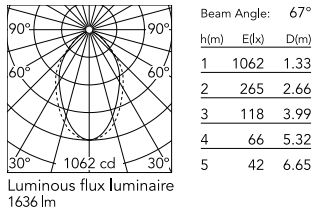

Physical

Colour	Anodized Grey
Trim	No
Orientation	Fixed
Length (mm)	1125
Net weight (kg)	5
IP internal	20

Download

Mounting instructions [↓ ZIP](#)

Photometric Files

LDT / IES [↓ ZIP](#)

Technical Drawings

2D [↓ ZIP](#)

3D [↓ ZIP](#)

Schematic light drawing

Photometric

Lighting type	Direct
Light distribution	Asymmetric
CCT (K)	4000
CRI>	80
Beam angle C0-180 (°)	67
Beam angle C90-270 (°)	76

Electrical

Insulation class	I
Frequency (Hz)	50/60
Power supply	Integrated
Dimmable	No
Power supply type	Non Dimmable
Emergency	No