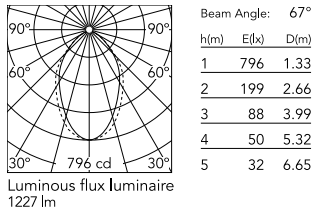

Physical

Colour	White
Trim	No
Orientation	Fixed
Length (mm)	845
Net weight (kg)	4.30
IP internal	20

Download

[Mounting instructions](#) ZIP

Photometric Files

[LDT / IES](#) ZIP

Technical Drawings

[2D](#) ZIP

[3D](#) ZIP

Schematic light drawing

Photometric

Lighting type	Direct
Light distribution	Asymmetric
CCT (K)	4000
CRI>	80
Beam angle C0-180 (°)	67
Beam angle C90-270 (°)	76

Electrical

Insulation class	I
Frequency (Hz)	50/60
Power supply	Integrated
Dimmable	No
Power supply type	Non Dimmable
Emergency	No